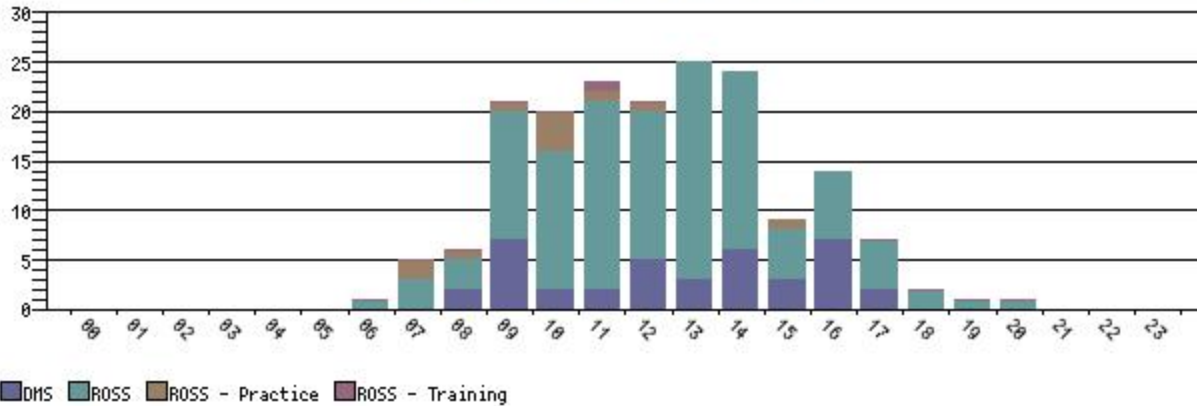

Support Requests Created by Hour of Day

Support Requests by Application

Interval	Tickets			
	DMS	ROSS	ROSS - Practice	ROSS - Training
00	0	0	0	0
01	0	0	0	0
02	0	0	0	0
03	0	0	0	0
04	0	0	0	0
05	0	0	0	0
06	0	1	0	0
07	0	3	2	0
08	2	3	1	0
09	7	13	1	0
10	2	14	4	0
11	2	19	1	1
12	5	15	1	0
13	3	22	0	0
14	6	18	0	0
15	3	5	1	0
16	7	7	0	0
17	2	5	0	0
18	0	2	0	0
19	0	1	0	0
20	0	1	0	0
21	0	0	0	0
22	0	0	0	0
23	0	0	0	0
Total	39	129	11	1

Record Count: 24