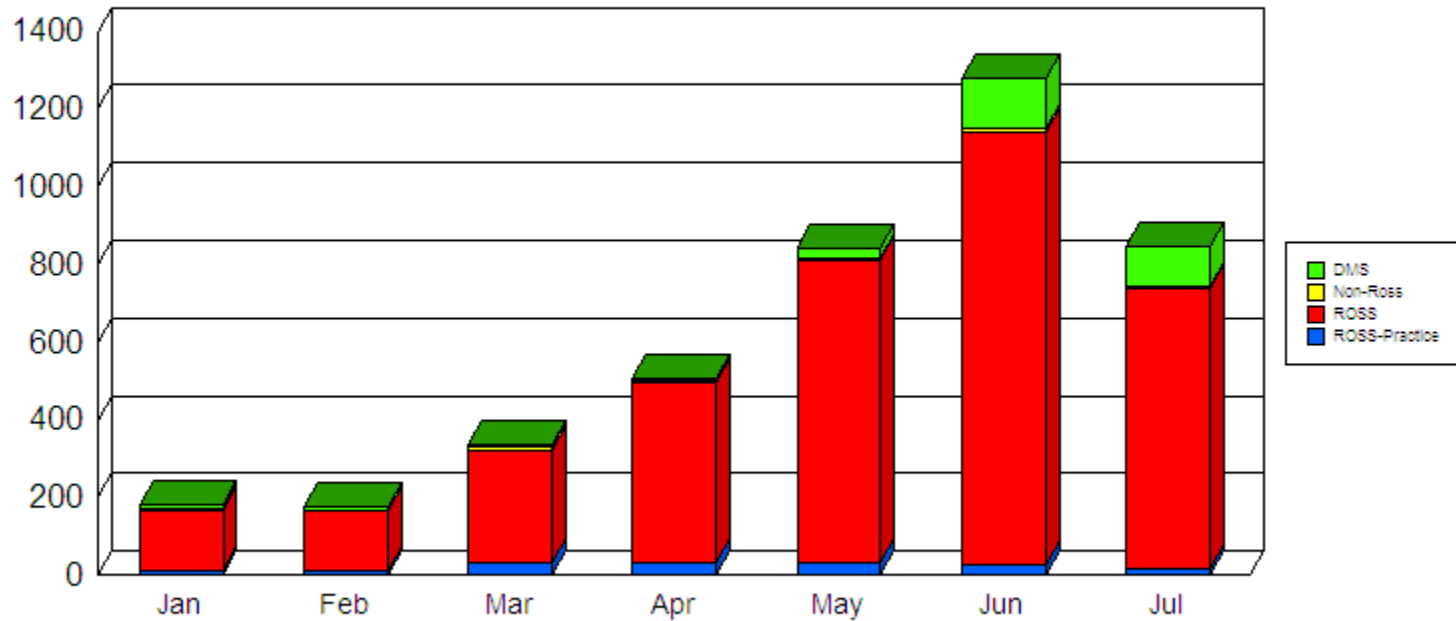

2010 ROSS Calls Year to Date

Call counts are not provided for all call types

		January	February	March	April	May	June	July	Total
DMS	Access via W	0	0	0	0	0	2	2	4
	GeneralQuest	0	0	2	1	2	12	0	17
	Mail Problem	2	5	1	2	4	21	9	44
	New DMS S	1	2	2	0	20	51	38	114
	Other	0	1	0	1	2	8	0	12
	Passwords	3	2	0	0	0	33	43	81
	Set-up	3	0	0	2	0	0	7	12
	SPAM	1	0	1	0	1	2	0	5

		January	February	March	April	May	June	July	Total
DMS	Total	10	10	6	6	29	129	99	289
Non-Ross	Non-Ross	5	1	8	7	4	10	9	44
	Total	5	1	8	7	4	10	9	44
ROSS	Access Issue	20	18	12	30	39	46	38	203
	Aircraft	0	0	0	1	3	1	1	6
	CAD Interf	0	1	1	4	1	3	4	14
	Citrix	7	5	7	9	17	34	5	84
	Clearing Hous	3	15	17	34	70	150	88	377
	Contracts	0	3	0	9	12	14	13	51
	Data CleanU	0	0	0	0	0	0	1	1
	Data Draw	4	14	10	6	6	6	7	53
	Dispatch	0	0	1	0	0	0	0	1
	Documentati	2	0	1	2	3	2	2	12
	Download	0	0	1	1	2	3	3	10
	Equipment	0	0	0	0	0	0	2	2
	Error Messag	1	1	4	3	8	21	3	41
	Financial Cod	0	0	1	1	0	2	0	4
	FOIA	0	2	1	0	0	0	0	3
	Frequencies	0	0	1	1	3	1	3	9
	Incident / IR	4	3	9	17	30	33	31	127
	Install	7	6	14	37	18	42	13	137
	IQCS	12	10	17	21	21	47	42	170
	IQS	3	1	10	9	14	25	18	80
Location	0	0	1	1	1	1	2	6	
Network Iss	2	0	0	3	13	10	3	31	