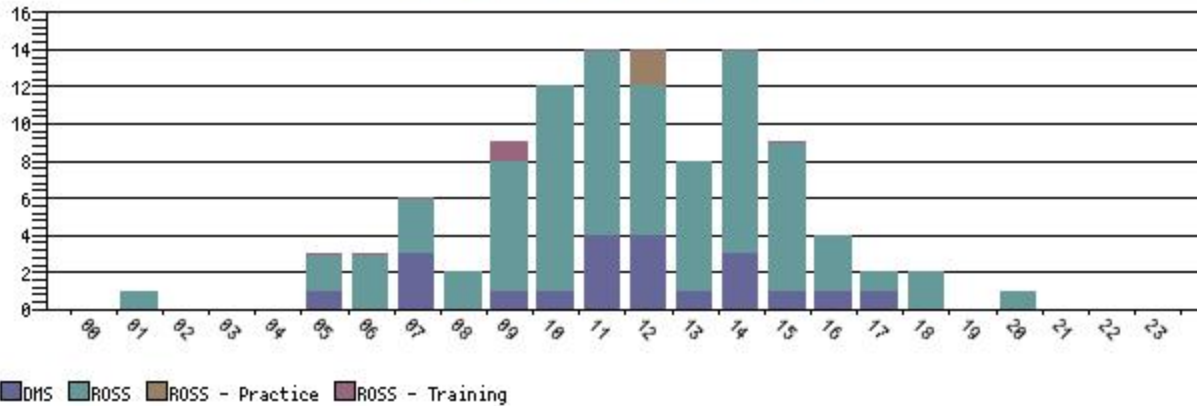

Support Requests Created by Hour of Day

Support Requests by Application

Interval	Tickets			
	DMS	ROSS	ROSS - Practice	ROSS - Training
00	0	0	0	0
01	0	1	0	0
02	0	0	0	0
03	0	0	0	0
04	0	0	0	0
05	1	2	0	0
06	0	3	0	0
07	3	3	0	0
08	0	2	0	0
09	1	7	0	1
10	1	11	0	0
11	4	10	0	0
12	4	8	2	0
13	1	7	0	0
14	3	11	0	0
15	1	8	0	0
16	1	3	0	0
17	1	1	0	0
18	0	2	0	0
19	0	0	0	0
20	0	1	0	0
21	0	0	0	0
22	0	0	0	0
23	0	0	0	0
Total	21	80	2	1

Record Count: 24