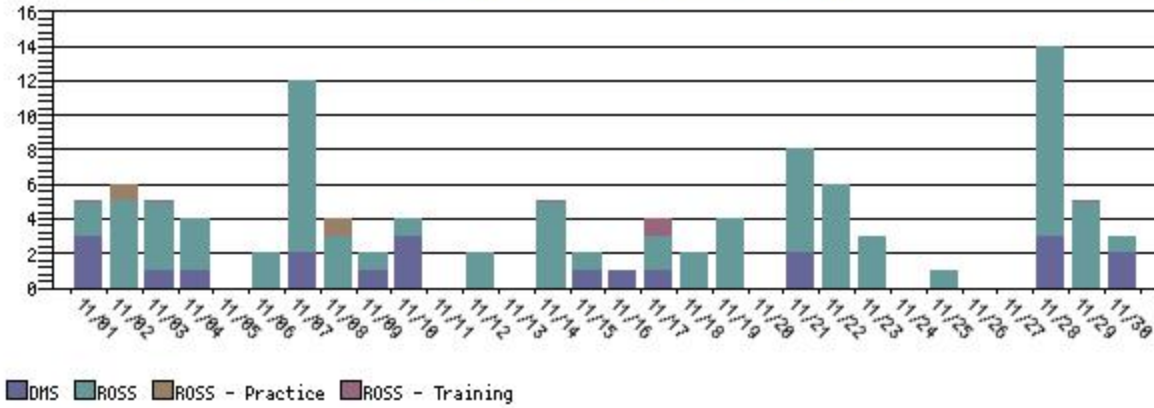

# Support Requests Created by Day

Support Requests by Application

Interval	Tickets			
	DMS	ROSS	ROSS - Practice	ROSS - Training
11/01	3	2	0	0
11/02	0	5	1	0
11/03	1	4	0	0
11/04	1	3	0	0
11/05	0	0	0	0
11/06	0	2	0	0
11/07	2	10	0	0
11/08	0	3	1	0
11/09	1	1	0	0
11/10	3	1	0	0
11/11	0	0	0	0
11/12	0	2	0	0
11/13	0	0	0	0
11/14	0	5	0	0
11/15	1	1	0	0
11/16	1	0	0	0
11/17	1	2	0	1
11/18	0	2	0	0
11/19	0	4	0	0
11/20	0	0	0	0
11/21	2	6	0	0
11/22	0	6	0	0
11/23	0	3	0	0
11/24	0	0	0	0
11/25	0	1	0	0
11/26	0	0	0	0
11/27	0	0	0	0
11/28	3	11	0	0
11/29	0	5	0	0
11/30	2	1	0	0
<b>Total</b>	<b>21</b>	<b>80</b>	<b>2</b>	<b>1</b>

Record Count: 30