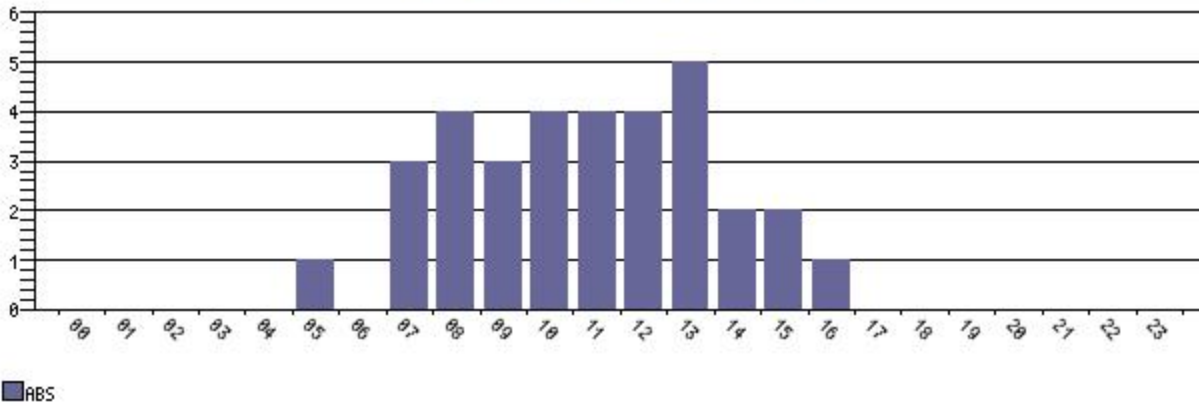

Support Requests Created by Hour of Day

Support Requests by Application

Tickets

Interval	ABS
00	0
01	0
02	0
03	0
04	0
05	1
06	0
07	3
08	4
09	3
10	4
11	4
12	4
13	5
14	2
15	2
16	1
17	0
18	0
19	0
20	0
21	0
22	0
23	0
Total	33

Record Count: 24