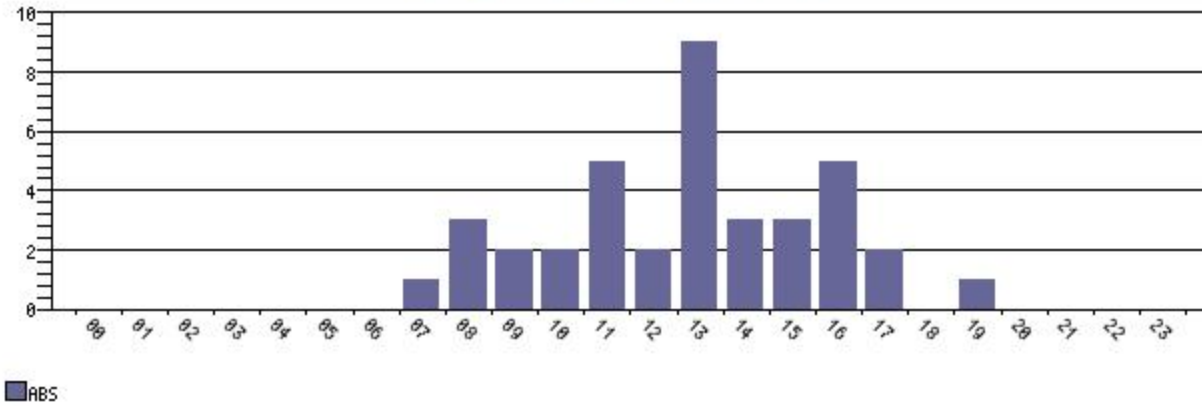

# Support Requests Created by Hour of Day

Support Requests by Application

Tickets

Interval	ABS
00	0
01	0
02	0
03	0
04	0
05	0
06	0
07	1
08	3
09	2
10	2
11	5
12	2
13	9
14	3
15	3
16	5
17	2
18	0
19	1
20	0
21	0
22	0
23	0
<b>Total</b>	<b>38</b>

Record Count: 24