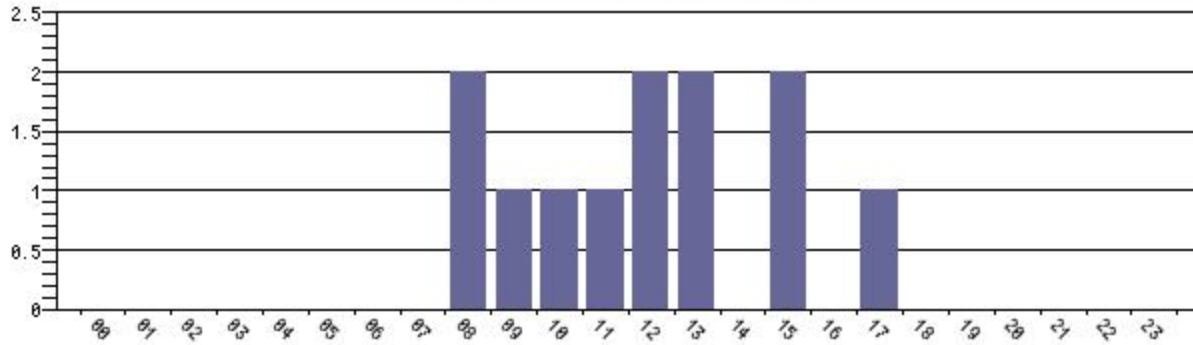

# Support Requests Created by Hour of Day

Support Requests by Application

■ ABS

## Tickets

Interval	ABS
00	0
01	0
02	0
03	0
04	0
05	0
06	0
07	0
08	2
09	1
10	1
11	1
12	2
13	2
14	0
15	2
16	0
17	1
18	0
19	0
20	0
21	0
22	0
23	0
<b>Total</b>	<b>12</b>

Record Count: 24