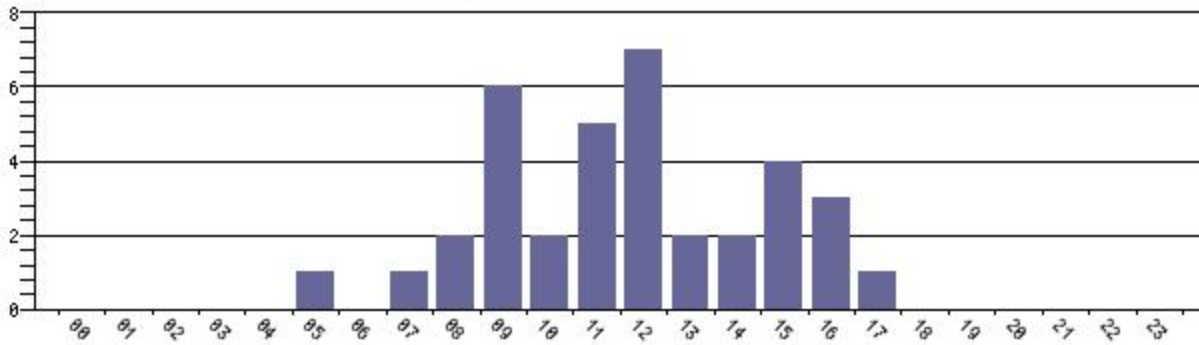

# Support Requests Created by Hour of Day

Support Requests by Application

■ ICBS

## Tickets

Interval	ICBS
00	0
01	0
02	0
03	0
04	0
05	1
06	0
07	1
08	2
09	6
10	2
11	5
12	7
13	2
14	2
15	4
16	3
17	1
18	0
19	0
20	0
21	0
22	0
23	0
<b>Total</b>	<b>36</b>

Record Count: 24