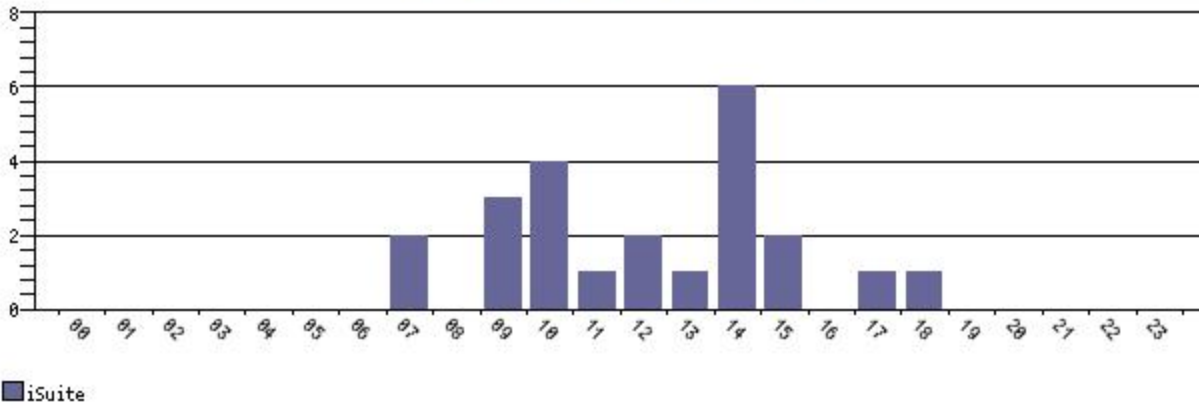

Support Requests Created by Hour of Day

Support Requests by Application

Tickets

Interval	iSuite
00	0
01	0
02	0
03	0
04	0
05	0
06	0
07	2
08	0
09	3
10	4
11	1
12	2
13	1
14	6
15	2
16	0
17	1
18	1
19	0
20	0
21	0
22	0
23	0
Total	23

Record Count: 24