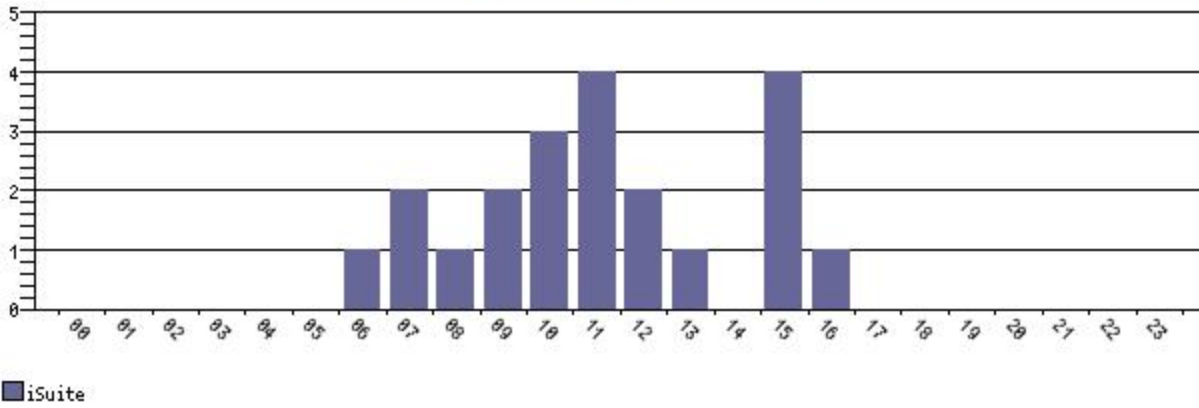

Support Requests Created by Hour of Day

Support Requests by Application

Tickets

Interval	iSuite
00	0
01	0
02	0
03	0
04	0
05	0
06	1
07	2
08	1
09	2
10	3
11	4
12	2
13	1
14	0
15	4
16	1
17	0
18	0
19	0
20	0
21	0
22	0
23	0
Total	21

Record Count: 24