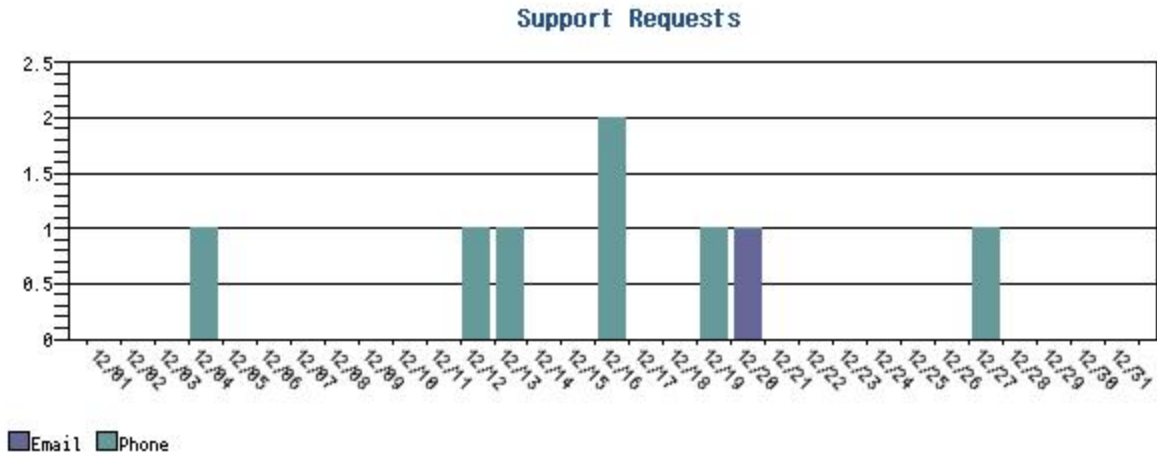

# Support Requests Created by Source

Interval	Application	Tickets		Total
		Email	Phone	
Application: iSuite				
12/01	iSuite	0	0	0
12/02		0	0	0
12/03		0	0	0
12/04		0	1	1
12/05		0	0	0
12/06		0	0	0
12/07		0	0	0
12/08		0	0	0
12/09		0	0	0
12/10		0	0	0
12/11		0	0	0
12/12		0	1	1
12/13		0	1	1
12/14		0	0	0
12/15		0	0	0
12/16		0	2	2
12/17		0	0	0
12/18		0	0	0
12/19		0	1	1
12/20		1	0	1
12/21		0	0	0
12/22		0	0	0
12/23		0	0	0
12/24		0	0	0
12/25		0	0	0
12/26		0	0	0
12/27		0	1	1
12/28		0	0	0
12/29		0	0	0
12/30		0	0	0
12/31		0	0	0
<b>Total</b>		<b>1</b>	<b>7</b>	<b>8</b>
<b>Total</b>		<b>1</b>	<b>7</b>	<b>8</b>