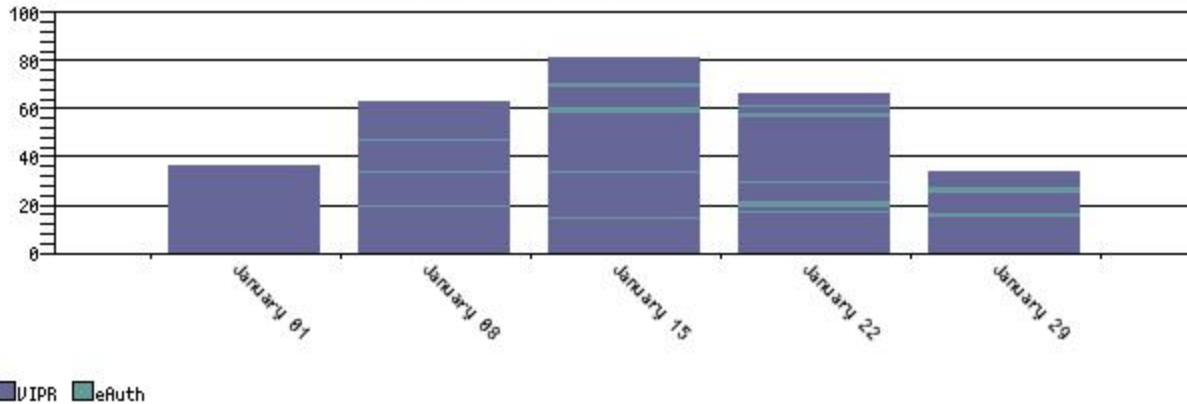

# Support Requests Created by Week and GACC

Support Requests by Application

	Tickets					
GACC	January 01	January 08	January 15	January 22	January 29	Total
<b>Application: eAuth</b>						
Eastern Great Basin Coordination Center	0	0	1	0	0	1
Northern California Coordination Center	0	1	1	1	0	3
Northwest Coordination Center	0	0	0	2	0	2
Not Applicable	1	0	1	0	1	3
Southern California Coordination Center	0	1	1	1	2	5
Southwest Area Coordination Center	0	0	0	0	1	1
Western Great Basin Coordination	0	0	0	1	0	1
<b>Total</b>	<b>1</b>	<b>2</b>	<b>4</b>	<b>5</b>	<b>4</b>	<b>16</b>
<b>Application: VIPR</b>						
Eastern Area Coordination Center	0	1	0	0	0	1
Eastern Great Basin Coordination Center	0	1	0	0	0	1
National Interagency Coordination	1	0	0	0	0	1
No Value	0	1	0	0	0	1
Northern California Coordination Center	0	1	0	2	3	6
Northern Rockies Coordination Center	0	1	0	0	0	1
Northwest Coordination Center	0	0	1	0	0	1
Not Applicable	0	1	1	0	0	2
Rocky Mountain Area Coordination	0	0	1	0	0	1
Southern Area Coordination Center	0	0	0	1	0	1
Southern California Coordination Center	1	1	0	0	1	3
Southwest Area Coordination Center	1	0	0	1	0	2
Western Great Basin Coordination	0	1	0	0	1	2
<b>Total</b>	<b>3</b>	<b>8</b>	<b>3</b>	<b>4</b>	<b>5</b>	<b>23</b>
<b>Total</b>	<b>4</b>	<b>10</b>	<b>7</b>	<b>9</b>	<b>9</b>	<b>39</b>

Record Count: 20