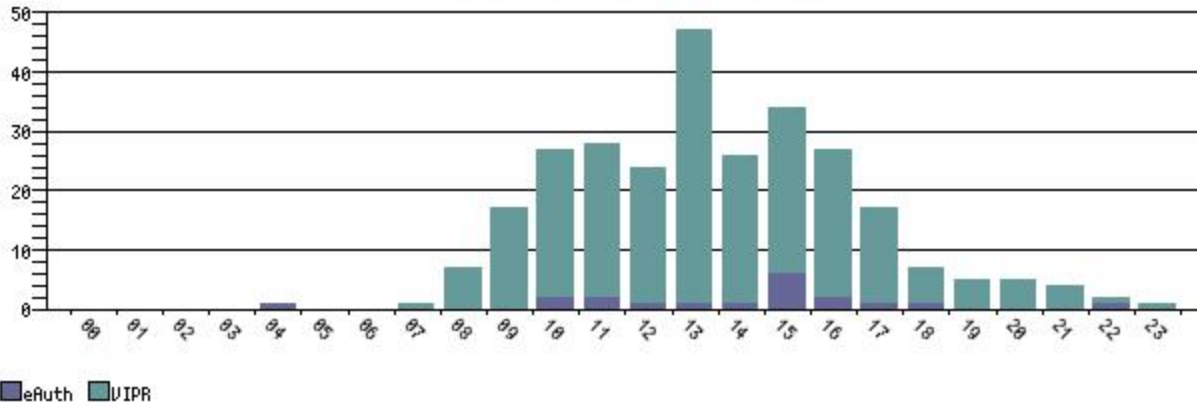

# Support Requests Created by Hour of Day

Support Requests by Application

Interval	Tickets eAuth	VIPR
00	0	0
01	0	0
02	0	0
03	0	0
04	1	0
05	0	0
06	0	0
07	0	1
08	0	7
09	0	17
10	2	25
11	2	26
12	1	23
13	1	46
14	1	25
15	6	28
16	2	25
17	1	16
18	1	6
19	0	5
20	0	5
21	0	4
22	1	1
23	0	1
<b>Total</b>	<b>19</b>	<b>261</b>

Record Count: 24