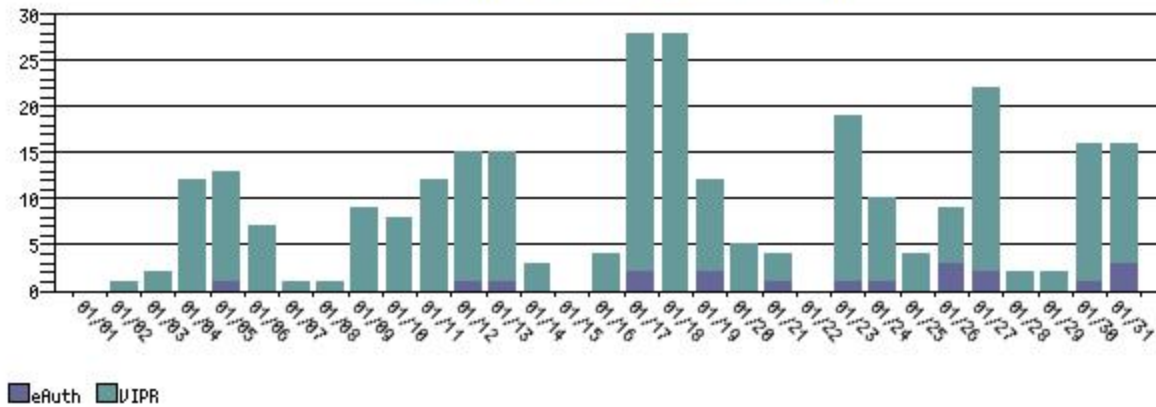

Support Requests Created by Day

Support Requests by Application

| Interval | Tickets eAuth | VIPR |
|--------------|------------------|------------|
| 01/01 | 0 | 0 |
| 01/02 | 0 | 1 |
| 01/03 | 0 | 2 |
| 01/04 | 0 | 12 |
| 01/05 | 1 | 12 |
| 01/06 | 0 | 7 |
| 01/07 | 0 | 1 |
| 01/08 | 0 | 1 |
| 01/09 | 0 | 9 |
| 01/10 | 0 | 8 |
| 01/11 | 0 | 12 |
| 01/12 | 1 | 14 |
| 01/13 | 1 | 14 |
| 01/14 | 0 | 3 |
| 01/15 | 0 | 0 |
| 01/16 | 0 | 4 |
| 01/17 | 2 | 26 |
| 01/18 | 0 | 28 |
| 01/19 | 2 | 10 |
| 01/20 | 0 | 5 |
| 01/21 | 1 | 3 |
| 01/22 | 0 | 0 |
| 01/23 | 1 | 18 |
| 01/24 | 1 | 9 |
| 01/25 | 0 | 4 |
| 01/26 | 3 | 6 |
| 01/27 | 2 | 20 |
| 01/28 | 0 | 2 |
| 01/29 | 0 | 2 |
| 01/30 | 1 | 15 |
| 01/31 | 3 | 13 |
| Total | 19 | 261 |

Record Count: 31