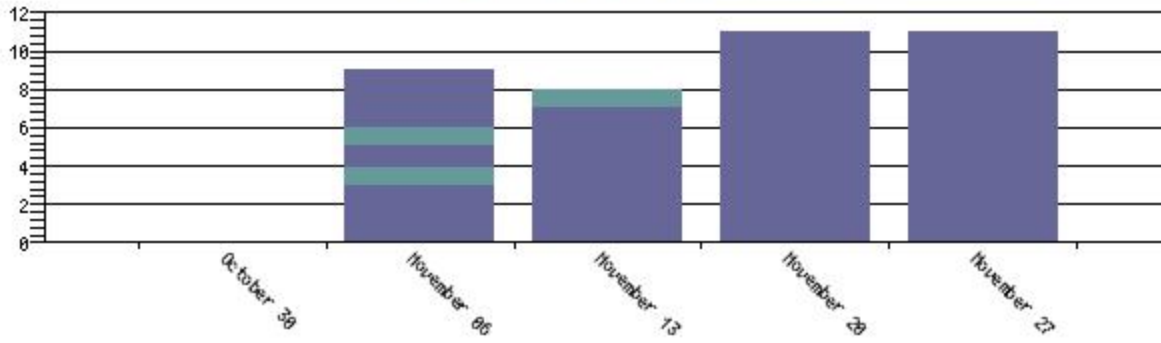

# Support Requests Created by Week and GACC

Support Requests by Application

■ VIPR ■ eAuth

Tickets

GACC	October 30	November 06	November 13	November 20	November 27	Total
<b>Application: eAuth</b>						
Not Applicable	0	1	0	0	0	1
Southern Area Coordination Center	0	0	1	0	0	1
<b>Total</b>	<b>0</b>	<b>1</b>	<b>1</b>	<b>0</b>	<b>0</b>	<b>2</b>
<b>Application: VIPR</b>						
Eastern Area Coordination Center	0	0	1	0	0	1
Eastern Great Basin Coordination	0	0	0	0	1	1
National Interagency Coordination	0	0	1	0	0	1
No Value	0	0	0	2	1	3
Northern California Coordination Center	0	0	1	0	0	1
Northwest Coordination Center	0	0	1	0	0	1
Not Applicable	0	2	0	1	1	4
Southern Area Coordination Center	0	1	0	0	0	1
Southern California Coordination	0	0	0	1	0	1
Southwest Area Coordination Center	0	1	0	0	1	2
Western Great Basin Coordination	0	0	0	1	0	1
<b>Total</b>	<b>0</b>	<b>4</b>	<b>4</b>	<b>5</b>	<b>4</b>	<b>17</b>
<b>Total</b>	<b>0</b>	<b>5</b>	<b>5</b>	<b>5</b>	<b>4</b>	<b>19</b>

Record Count: 13