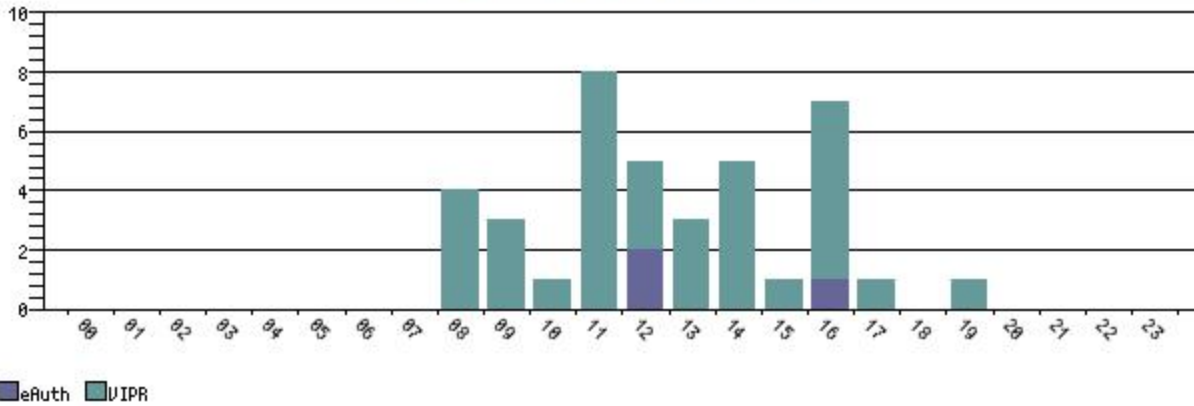

Support Requests Created by Hour of Day

Support Requests by Application

Interval	Tickets eAuth	VIPR
00	0	0
01	0	0
02	0	0
03	0	0
04	0	0
05	0	0
06	0	0
07	0	0
08	0	4
09	0	3
10	0	1
11	0	8
12	2	3
13	0	3
14	0	5
15	0	1
16	1	6
17	0	1
18	0	0
19	0	1
20	0	0
21	0	0
22	0	0
23	0	0
Total	3	36

Record Count: 24