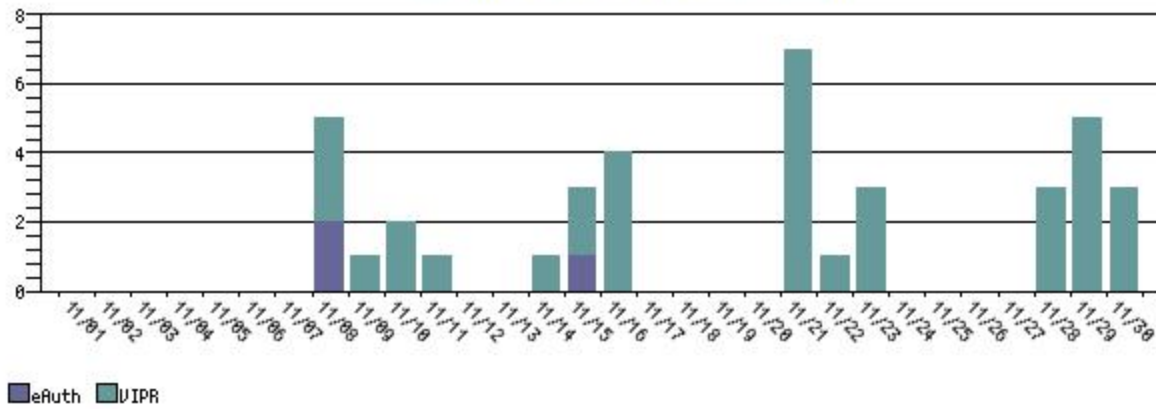

Support Requests Created by Day

Support Requests by Application

Interval	Tickets	
	eAuth	VIPR
11/01	0	0
11/02	0	0
11/03	0	0
11/04	0	0
11/05	0	0
11/06	0	0
11/07	0	0
11/08	2	3
11/09	0	1
11/10	0	2
11/11	0	1
11/12	0	0
11/13	0	0
11/14	0	1
11/15	1	2
11/16	0	4
11/17	0	0
11/18	0	0
11/19	0	0
11/20	0	0
11/21	0	7
11/22	0	1
11/23	0	3
11/24	0	0
11/25	0	0
11/26	0	0
11/27	0	0
11/28	0	3
11/29	0	5
11/30	0	3
Total	3	36

Record Count: 30