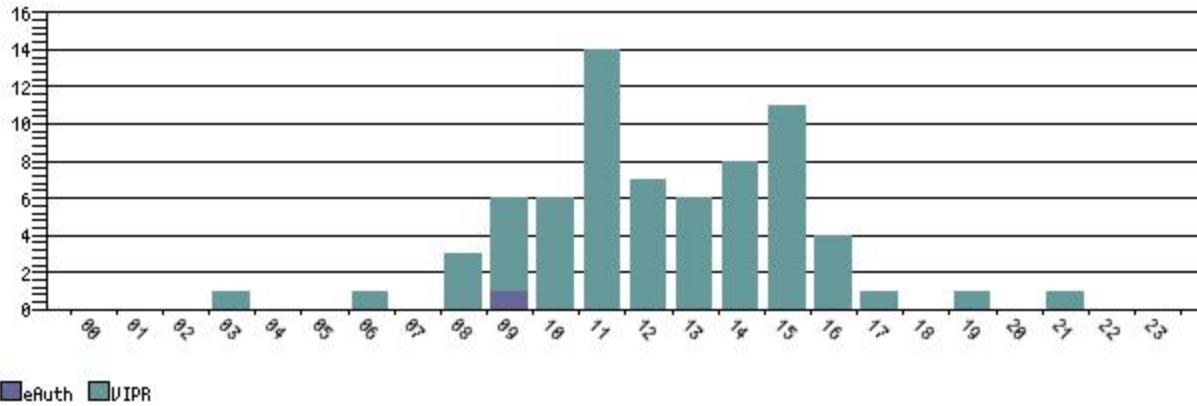

# Support Requests Created by Hour of Day

Support Requests by Application

Interval	Tickets eAuth	VIPR
00	0	0
01	0	0
02	0	0
03	0	1
04	0	0
05	0	0
06	0	1
07	0	0
08	0	3
09	1	5
10	0	6
11	0	14
12	0	7
13	0	6
14	0	8
15	0	11
16	0	4
17	0	1
18	0	0
19	0	1
20	0	0
21	0	1
22	0	0
23	0	0
<b>Total</b>	<b>1</b>	<b>69</b>

Record Count: 24