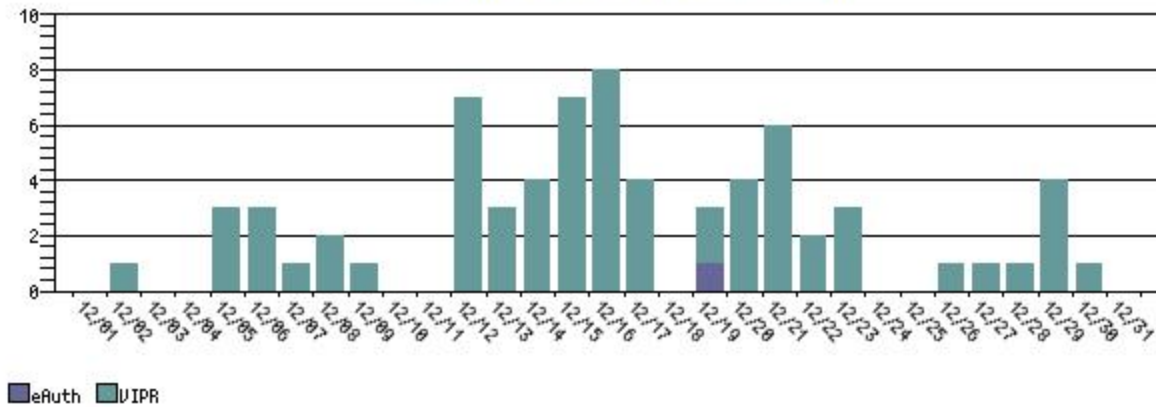

Support Requests Created by Day

Support Requests by Application

Interval	Tickets	
	eAuth	VIPR
12/01	0	0
12/02	0	1
12/03	0	0
12/04	0	0
12/05	0	3
12/06	0	3
12/07	0	1
12/08	0	2
12/09	0	1
12/10	0	0
12/11	0	0
12/12	0	7
12/13	0	3
12/14	0	4
12/15	0	7
12/16	0	8
12/17	0	4
12/18	0	0
12/19	1	2
12/20	0	4
12/21	0	6
12/22	0	2
12/23	0	3
12/24	0	0
12/25	0	0
12/26	0	1
12/27	0	1
12/28	0	1
12/29	0	4
12/30	0	1
12/31	0	0
Total	1	69

Record Count: 31